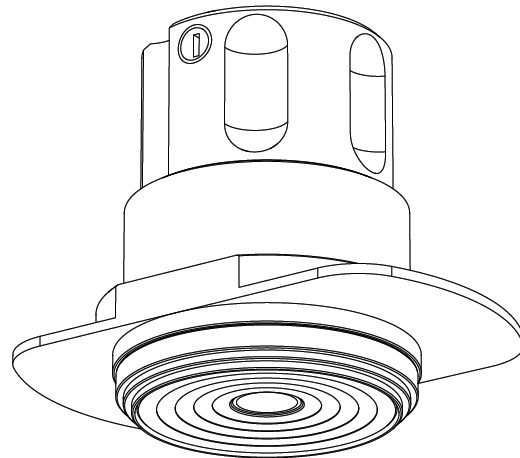

GENERAL

Series: Studio Collection
Subseries: Studio Collection 1
Partner: Prolicht
Division: Architectural
Installation: Trimless
Product Type: Downlight
Mounting Location: Ceiling
Light Distribution: Direct

PHYSICAL

Aperture Sizes - Downlights: 1"
Shape: Round
Diameter (mm): 38
Diameter (in): 1 1/2
Height (mm): 58
Height (in): 2 5/16
Ceiling Thickness (mm): 1 - 30
Ceiling Thickness (in): 1/16 - 1 3/16
Min. Recessing Depth (mm): 65
Min. Recessing Depth (in): 2 9/16
Weight (kg): 0.137
Fixture Finish: SSR / BKV / CWI / CRY / HAB / UFT / ITA / RUA / FTG / MYG / LOD / PUS / FRO / FUP / KIA / POP / BLS / SPG / MEY / GOH / CHC / COM / ABZ / JAG / OBR / MOS / ROR
Accent Finish: ALU / PBR
Fixture Material: Extruded Aluminum
Cut-out Measurements: 45mm, 1 3/4" Diameter

ELECTRICAL

Lamp Type: LED (Zhaga Standard)
Input Wattage (W): 6
Total Output Wattage (W): 5.4
Dimming: Tri-Mode (Non-Dimming and Phase Dimming (120Vac only) and 0-10V Dimming)
Driver Included: No
Driver Location: Remote
Driver Type: Constant Current - Universal
Driver Class: Class 2
Input Voltage (V): 120 - 277
Constant Current (MA): 500

LED

Color Temperature (°K): 2700 / 3000 / 3500 / 4000
Max. Delivered Lumen (lm): 310 / 328 / 347 / 356
Nominal Lumen (lm): 460 / 487 / 514 / 528
CRI: >90 CRI
Lamp Life (hrs): 50000

OPTICAL

Beam Angle: 32 / 58

RATINGS AND CERTIFICATIONS

Certified By: CSA Certified to UL and CSA Standards
IP rating: IP40

58mm 2 5/16"

Ø45mm 1 3/4"