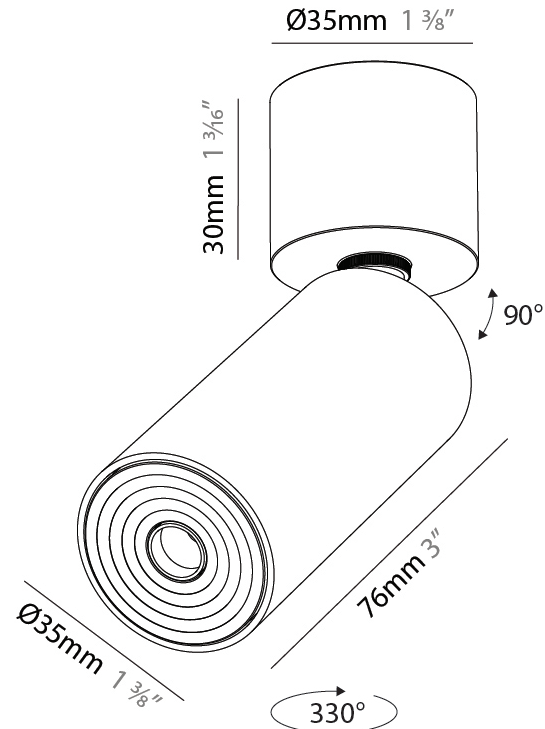

GENERAL

Series: Studio Collection
Subseries: Studio Collection 1
Partner: Prolicht
Division: Architectural
Installation: Surface
Product Type: Ceiling Surface
Mounting Location: Ceiling
Light Distribution: Direct

PHYSICAL

Aperture Sizes - Downlights: 1"
Shape: Cylinder
Diameter (mm): 35
Diameter (in): 1 3/8"
Height (mm): 76
Height (in): 3
Weight (kg): 0.147
Fixture Finish: SSR / BKV / CWI / CRY / HAB / UFT / ITA / RUA / FTG / MYG / LOD / PUS / FRO / FUP / KIA / POP / BLS / SPG / MEY / GOH / CHC / COM / ABZ / JAG / OBR / MOS / ROR
Accent Finish: ALU / PBR
Fixture Material: Extruded Aluminum
Cut-out Measurements: er

ELECTRICAL

Lamp Type: LED (Zhaga Standard)
Input Wattage (W): 6
Total Output Wattage (W): 5.4
Dimming: Tri-Mode (Non-Dimming and Phase Dimming (120Vac only) and 0-10V Dimming)
Driver Included: No
Driver Location: Remote
Driver Type: Constant Current - Universal
Driver Class: Class 2
Housing: ENCP3
Input Voltage (V): 120 - 277
Constant Current (MA): 500

LED

Color Temperature (°K): 2700 / 3000 / 3500 / 4000
Max. Delivered Lumen (lm): 235 / 252 / 316 / 270
Nominal Lumen (lm): 372 / 399 / 500 / 427
CRI: >90 CRI
Lamp Life (hrs): 50000

OPTICAL

Beam Angle: 34 / 52
Adjustability: Rotational 330°; Tilt 90°

RATINGS AND CERTIFICATIONS

Certified By: CSA Certified to UL and CSA Standards
IP rating: IP40