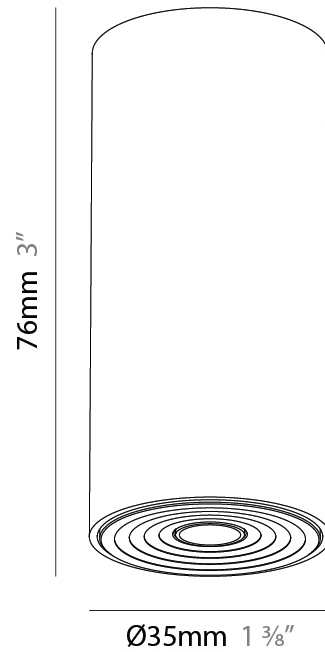

Series: Studio Collection
Subseries: Studio Collection 1
Partner: Prolicht
Division: Architectural
Installation: Surface
Product Type: Ceiling Surface
Mounting Location: Ceiling
Light Distribution: Direct

PHYSICAL

Aperture Sizes - Downlights: 1"
Shape: Cylinder
Diameter (mm): 38
Diameter (in): 1 1/2
Height (mm): 58
Height (in): 2 5/16
Ceiling Thickness (mm): 1 - 30
Ceiling Thickness (in): 1/16 - 1 3/16
Min. Recessing Depth (mm): 65
Min. Recessing Depth (in): 2 9/16
Weight (kg): 0.137
Fixture Finish: SSR / BKV / CWI / CRY / HAB / UFT / ITA / RUA / FTG / MYG / LOD / PUS / FRO / FUP / KIA / POP / BLS / SPG / MEY / GOH / CHC / COM / ABZ / JAG / OBR / MOS / ROR
Accent Finish: ALU / PBR
Fixture Material: Extruded Aluminum
Cut-out Measurements: 45mm, 1 3/4" Diameter

ELECTRICAL

Lamp Type: LED (Zhaga Standard)
Input Wattage (W): 6
Total Output Wattage (W): 5.4
Dimming: Tri-Mode (Non-Dimming and Phase Dimming (120Vac only) and 0-10V Dimming)
Driver Included: No
Driver Location: Remote
Driver Type: Constant Current - Universal
Driver Class: Class 2
Input Voltage (V): 120 - 277
Constant Current (MA): 500

LED

Color Temperature (°K): 2700 / 3000 / 3500 / 4000
Max. Delivered Lumen (lm): 235 / 252 / 316 / 270
Nominal Lumen (lm): 372 / 399 / 500 / 427
CRI: >90 CRI
Lamp Life (hrs): 50000

OPTICAL

Beam Angle: 32 / 58

RATINGS AND CERTIFICATIONS

Certified By: CSA Certified to UL and CSA Standards
IP rating: IP40

PROJECT
TYPE
SPECIFIER
QUANTITY
DATE